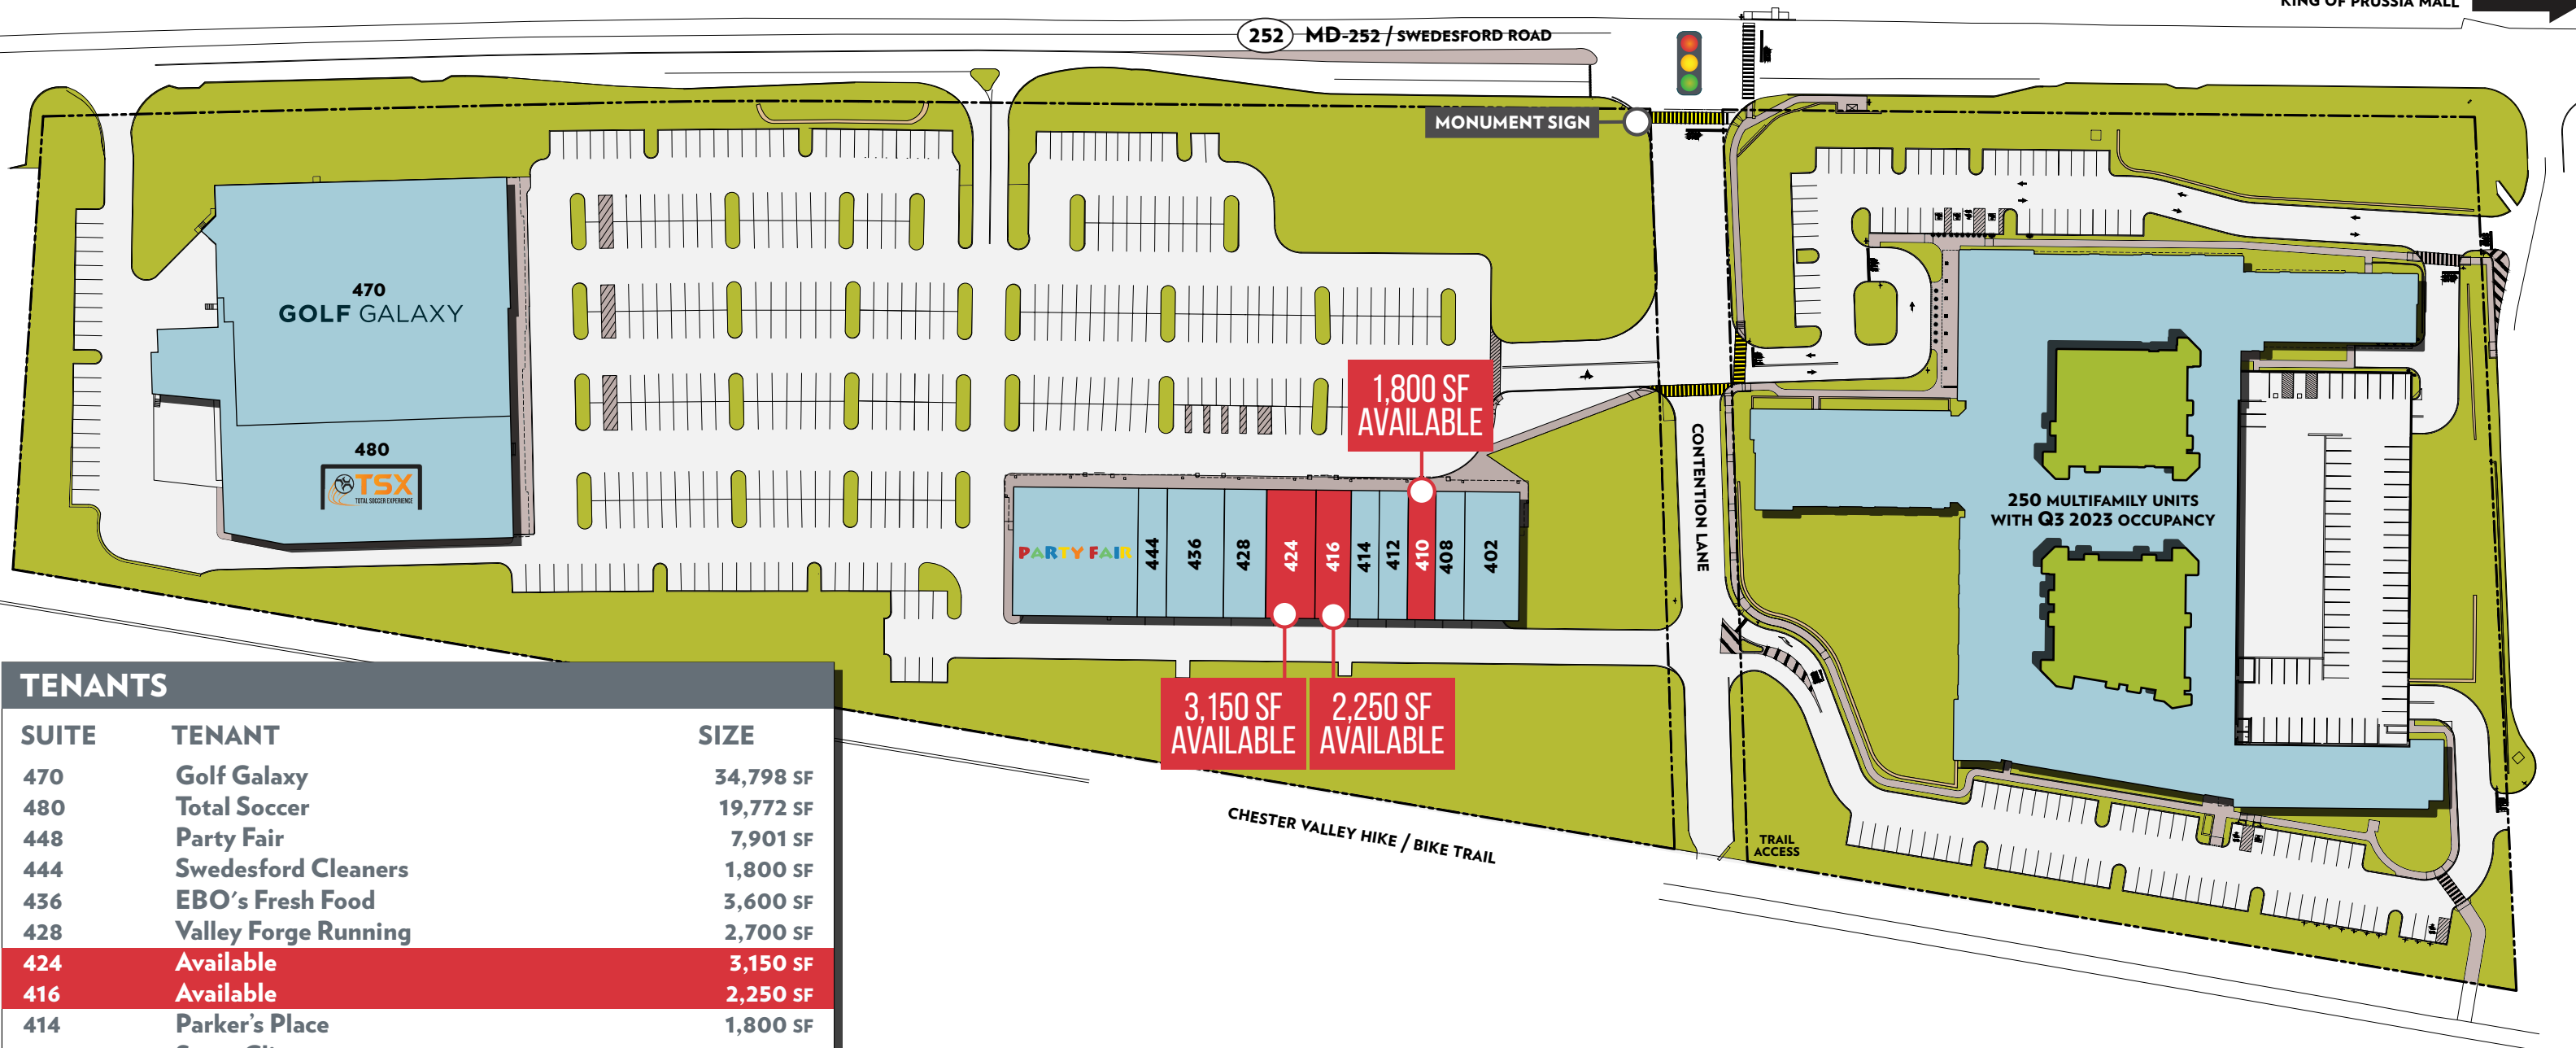

KING OF PRUSSIA MALL →

252 MD-252 / SWEDSFORD ROAD

TENANTS		
SUITE	TENANT	SIZE
470	Golf Galaxy	34,798 SF
480	Total Soccer	19,772 SF
448	Party Fair	7,901 SF
444	Swedesford Cleaners	1,800 SF
436	EBO's Fresh Food	3,600 SF
428	Valley Forge Running	2,700 SF
424	Available	3,150 SF
416	Available	2,250 SF
414	Parker's Place	1,800 SF
412	Sport Clips	1,800 SF
410	Available	1,800 SF
408	Cuticle Corner	1,800 SF
402	Issho	3,600 SF
TOTAL		86,771 SF

Swedesford Plaza
Berwyn, PA